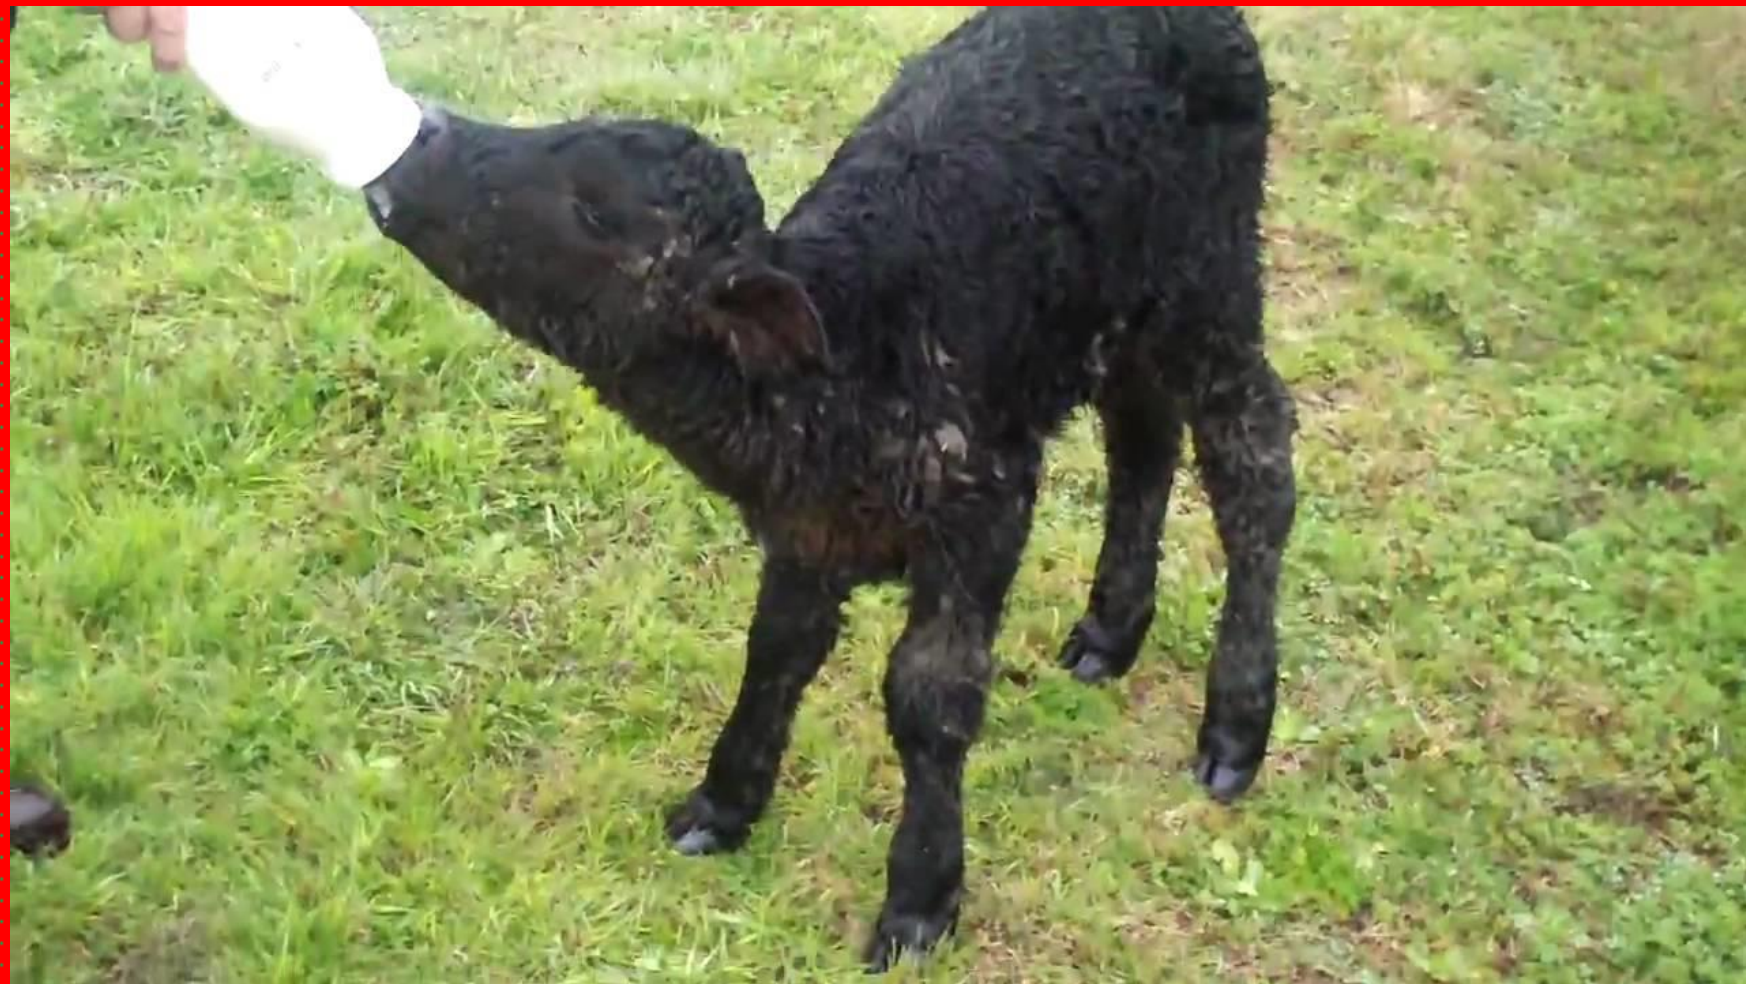

LEAD

BODDLE CAFF

PHONE CASE

LONG HORN

MOOTH GARD