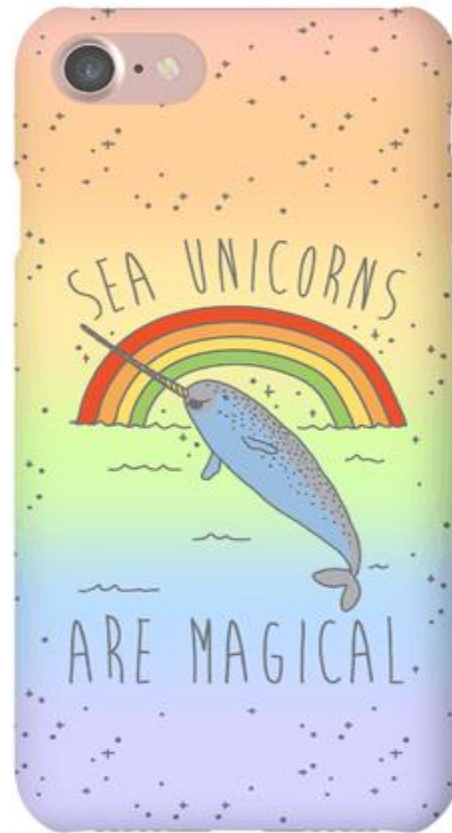

A decorative background featuring a single brown pine cone in the upper center, surrounded by green pine branches with white snow dusting. The background is a soft, light gray gradient.

Christmas Wish List

Ryleih Phillips

Unicorn Case

Camera

Smart watch

SLIME

squishy