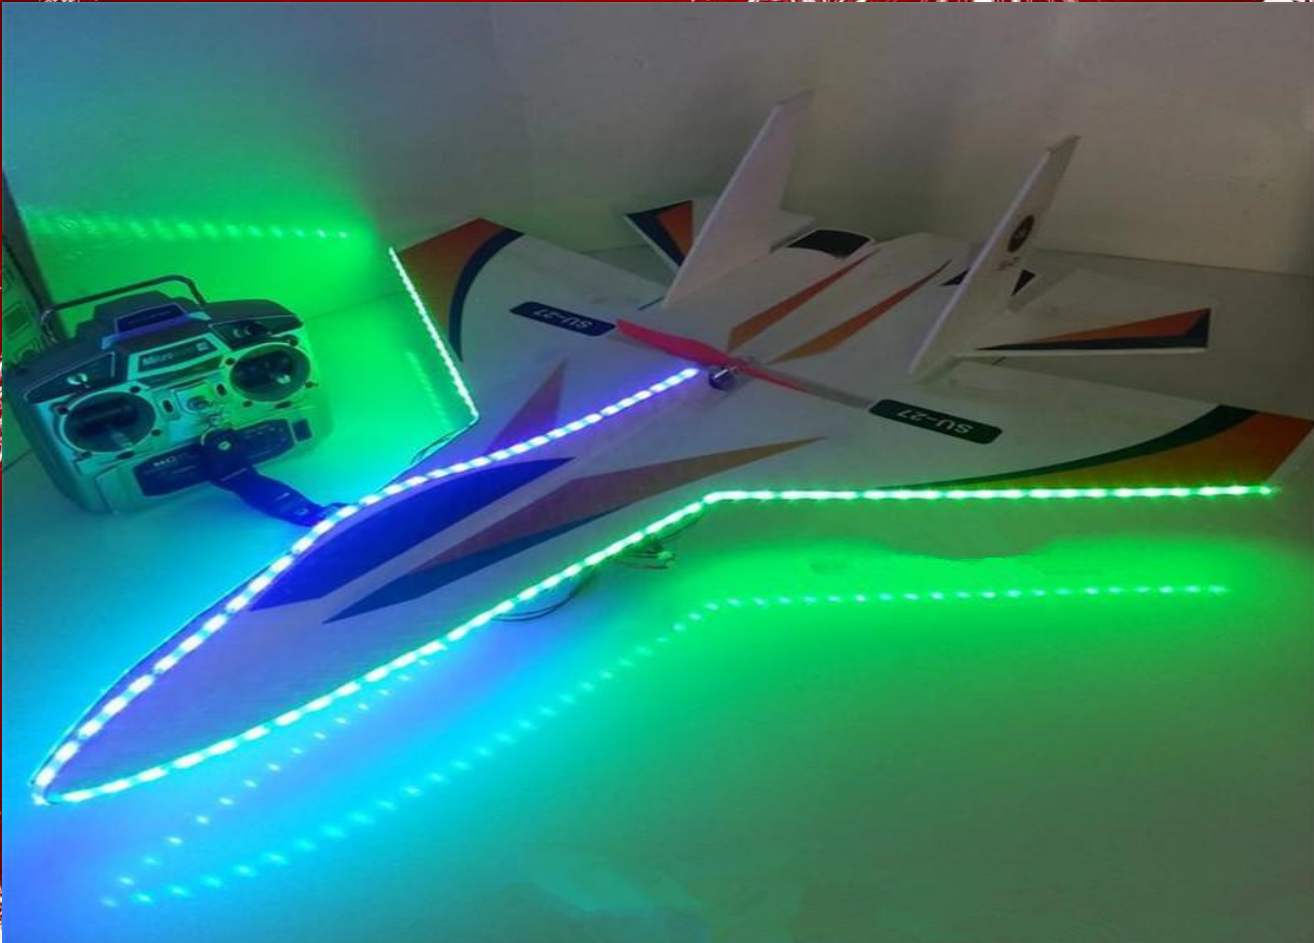

CHRISTMAS WISH LIST

TROY GLOVER

PS4 GIFT CARD

NERF MEGA

REMOTE CONTROL AIR PLANE

TREE HOUSE

COLORED PENCILS